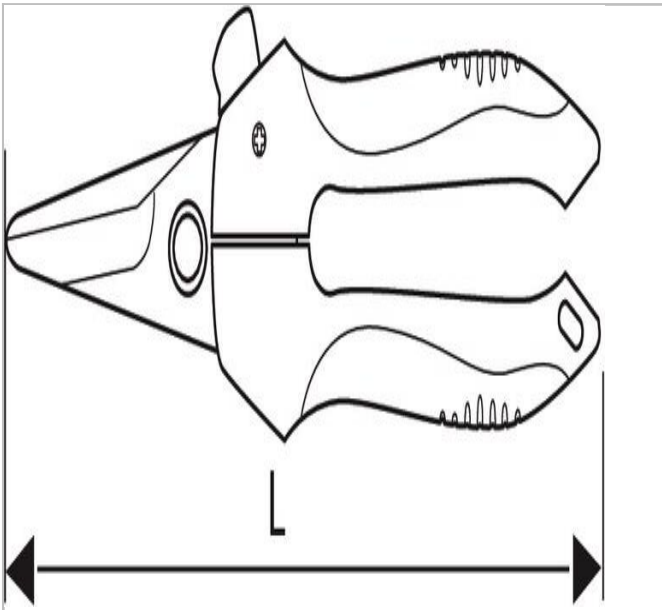

## E020901 | EXPERT Multi purpose shears

### Description:

- Effective: cut all types of materials: cardboard, rubber, PVC, leather 5 mm, thin metal sheet, electric wire.
- Accurate and neat cutting thanks to serrated blades.
- Safe: Locked in closed position.
- Comfortable: bi-material sheath.
- Blade length 58 mm.