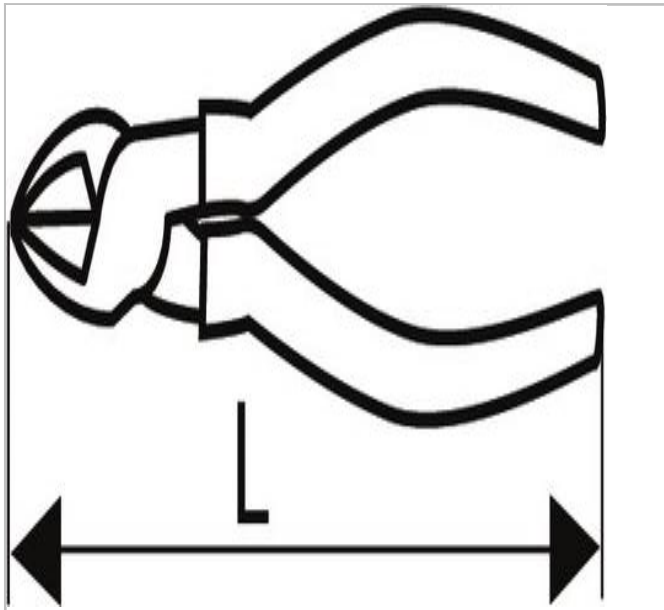

## E020310 | EXPERT Flush cut pliers

### Description:

- Chrome vanadium steel body.
- Polished chrome jaws for accurate and effective cutting.
- Blue PVC sheaths

	<b>E020310</b>
Length L [mm]	150
Weight [g]	127