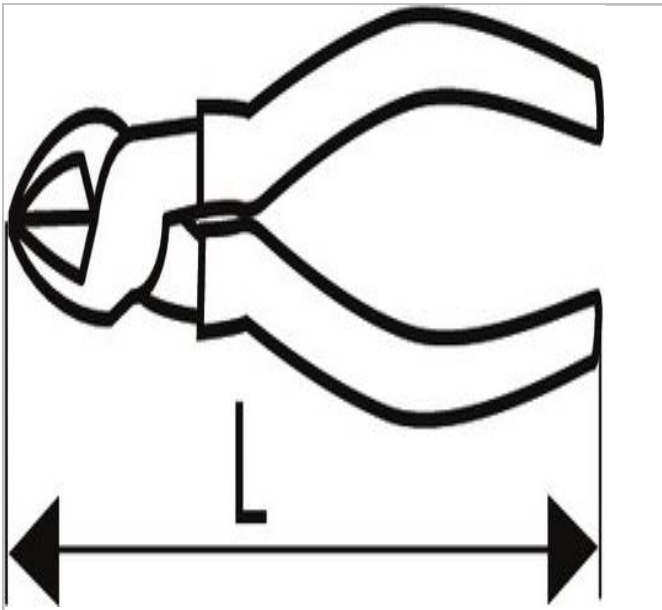

E020308 | EXPERT Flush cut pliers

Description:

- Chrome vanadium steel body.
- Polished chrome jaws for accurate and effective cutting.
- Blue PVC sheaths

	E020308
Length L [mm]	150
Weight [g]	130