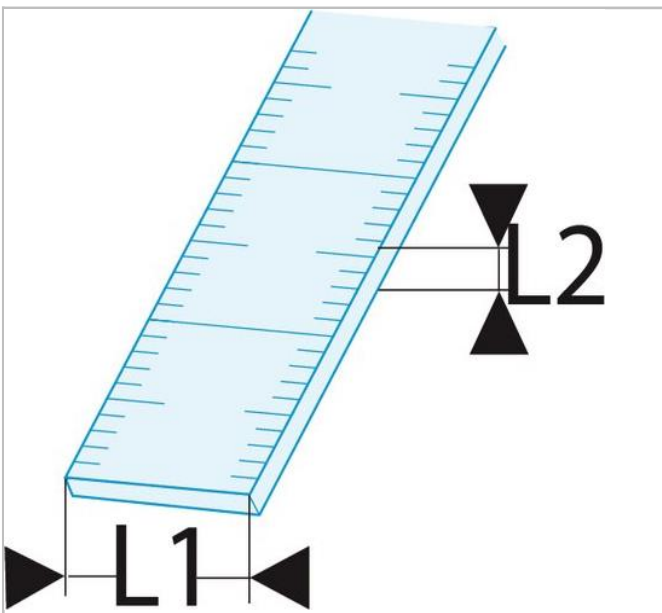

DELA.1056 - Stainless steel semi-rigid long rulers - 1 side

Description:

- 6 drawers = 25 modules distributed in the 60 and 130 mm drawers: - 3 drawer 60 mm wall = 15 modules. - 2 drawer 130 mm wall = 10 modules. - 1 drawer 200 mm wall. The 200 and 270 mm drawers can also be fitted with modules.
- Supplied with 12 partitions for 60 mm drawers and 4 partitions for 130 mm drawers. Total load in the drawers: 235 kg.
- Wall storage capacity: 255 litres.
- Drawer useful size: L.948 x D.421 x H.60 / 130 / 200 mm.
- Furnished with 8 separators for drawers of 60 mm and 8 separators for drawer of 130 mm.

	Length L [mm]	Length L1 [mm]	Length L2 [mm]	Weight [g]
DELA.1056.1000	1000.0	30.0	0.8	100.0
DELA.1056.1500	1500.0	30.0	0.8	8.5
DELA.1056.2000	2000.0	30.0	0.8	11.0