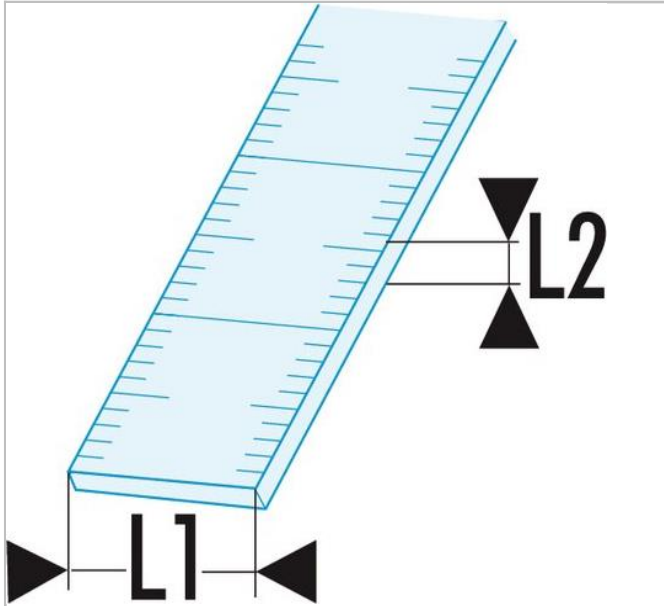

DELA.1056.1000 | DELA.1056 - Stainless steel semi-rigid long rulers - 1 side

Description:

- 6 drawers = 25 modules distributed in the 60 and 130 mm drawers: - 3 drawer 60 mm wall = 15 modules. - 2 drawer 130 mm wall = 10 modules. - 1 drawer 200 mm wall. The 200 and 270 mm drawers can also be fitted with modules.
- Supplied with 12 partitions for 60 mm drawers and 4 partitions for 130 mm drawers. Total load in the drawers: 235 kg.
- Wall storage capacity: 255 litres.
- Drawer useful size: L.948 x D.421 x H.60 / 130 / 200 mm.
- Furnished with 8 separators for drawers of 60 mm and 8 separators for drawer of 130 mm.

	DELA.1056.1000
Length L [mm]	1000.0
Length L1 [mm]	30.0
Length L2 [mm]	0.8
Weight [g]	100.0