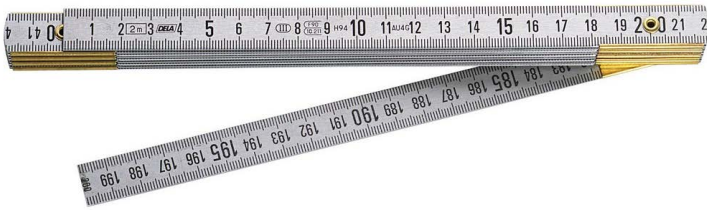

DELA.626.00 Duralumin blade rules Class III 2 meters - 10 branches**Description:**

- Deep chemical engraving.
 - Recto verso marking in mm.
 - Brass springs.
 - Satin surface.
 - Width: 15 mm.
- Weight: 162 g.