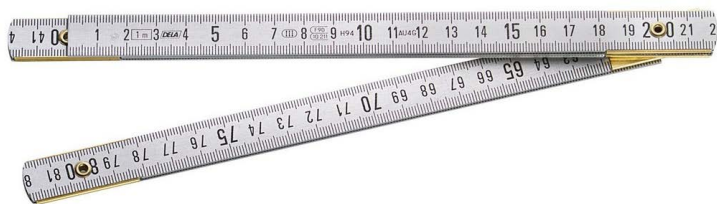

DELA.625.00 Duralumin blade rules Class III 1 meter - 5 branches**Description:**

- Deep chemical engraving.
- Recto verso marking in mm.
- Brass springs.
- Satin surface.
- Width: 15 mm.

Weight: 92 g.