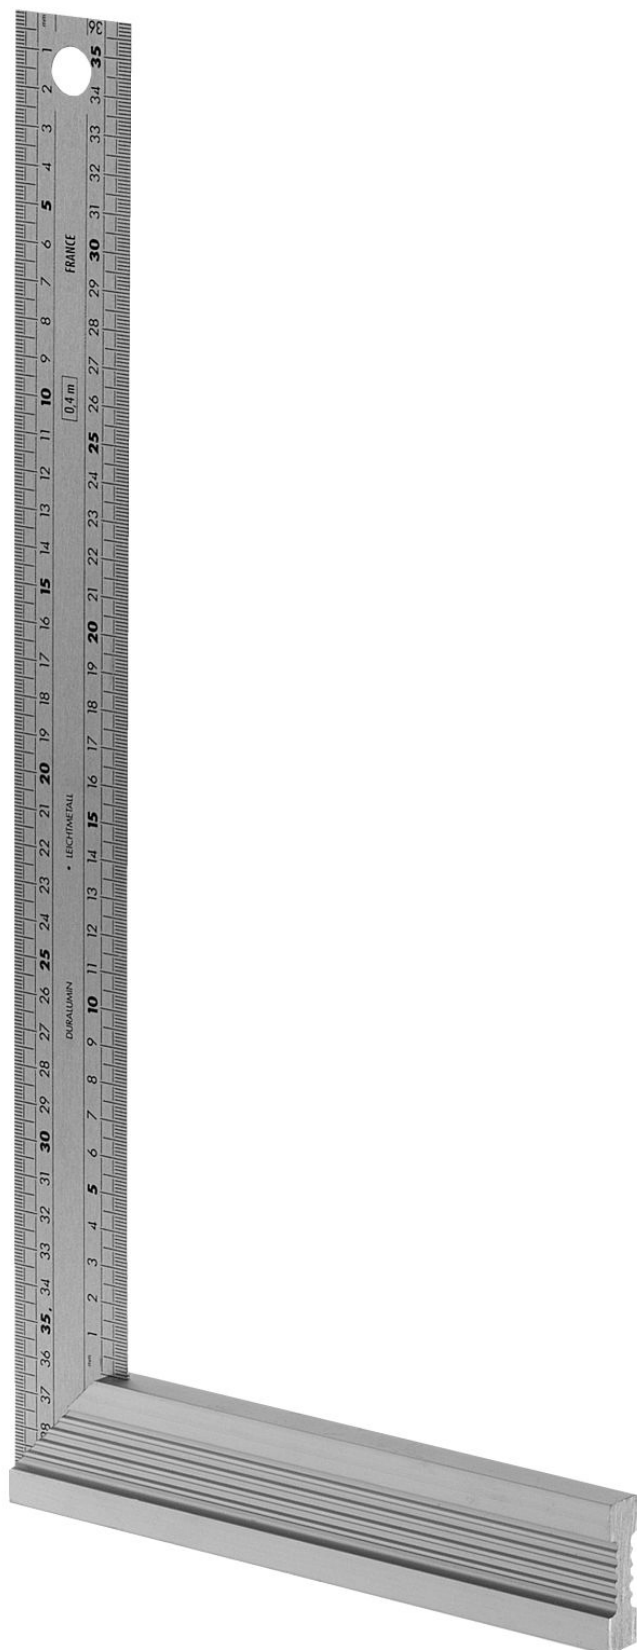

**DELA.1223.04** DELA.1223 - Stainless steel joiners squares**Description:**

- Stainless steel blade divided in recto-verso protected by a sleeve.
- Anti-reflection.
- Deep engravings.
- Anodised aluminium heel.

L x H [mm]:	400 x 200
----------------	-----------

[g]:	300
------	-----