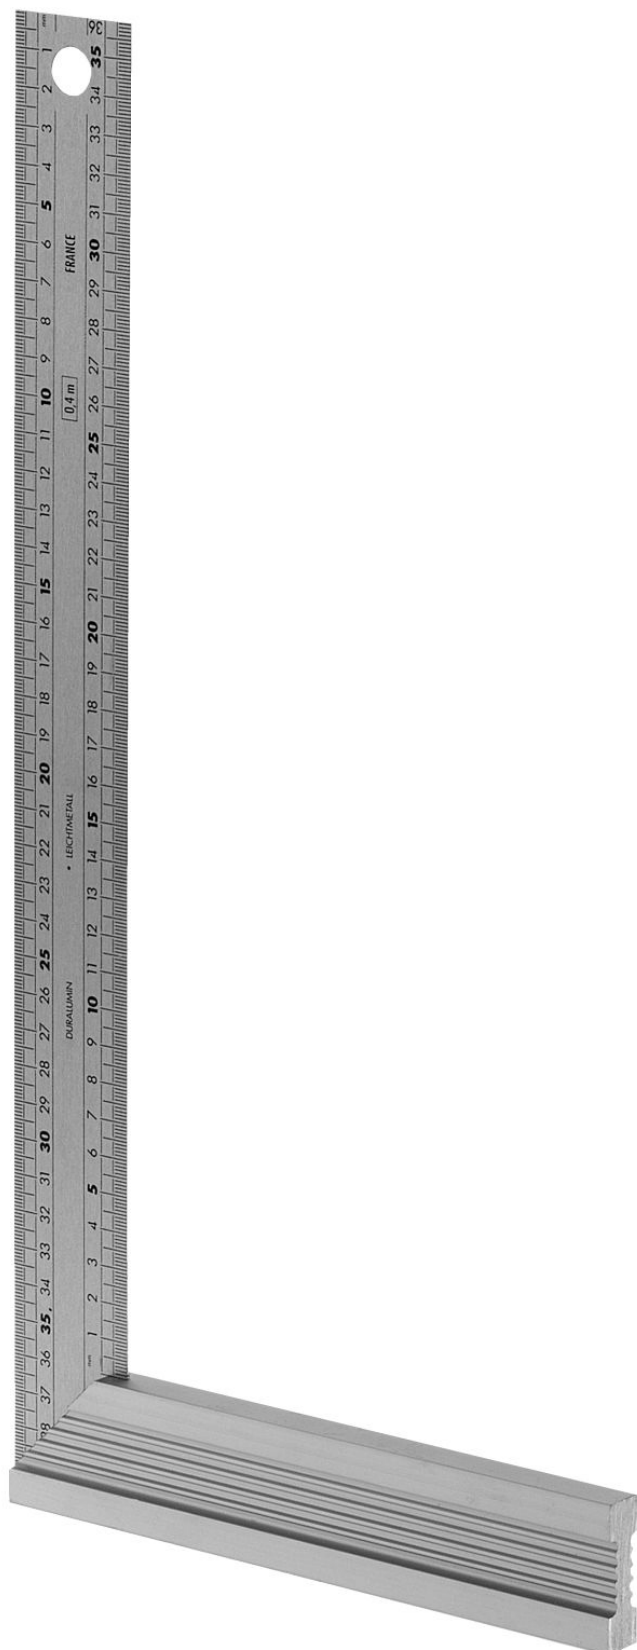

DELA.1223.03 DELA.1223 - Stainless steel joiners squares**Description:**

- Stainless steel blade divided in recto-verso protected by a sleeve.
- Anti-reflection.
- Deep engravings.
- Anodised aluminium heel.

L x H [mm]:	300 x 170
----------------	-----------

[g]:	240
------	-----