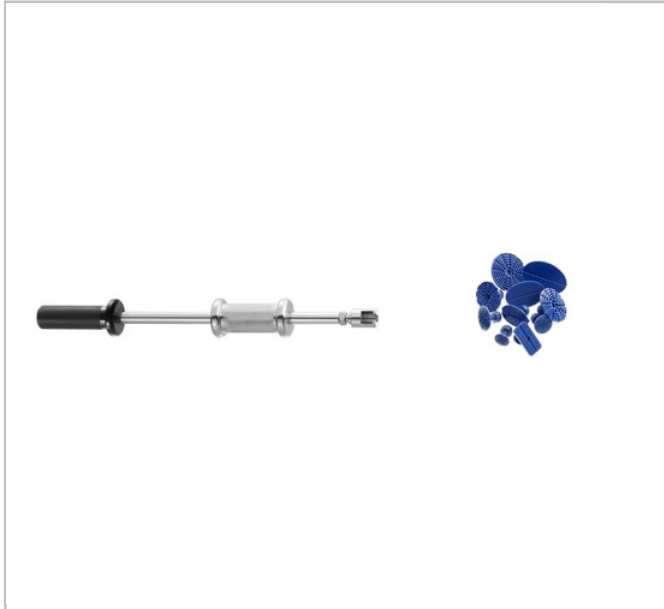

## CR.GPSH | Slide puller for dent removal without paint

### Description:

- Supplied with a set of 10 bits CR.GP-1
- Dimensions: 370 X 33 X 33 mm.
- Use recommended with FACOM glue CR.GLUE

	CR.GPSH
Depth [mm]	33.0
Length [mm]	33.0
Weight [Kg]	0.89