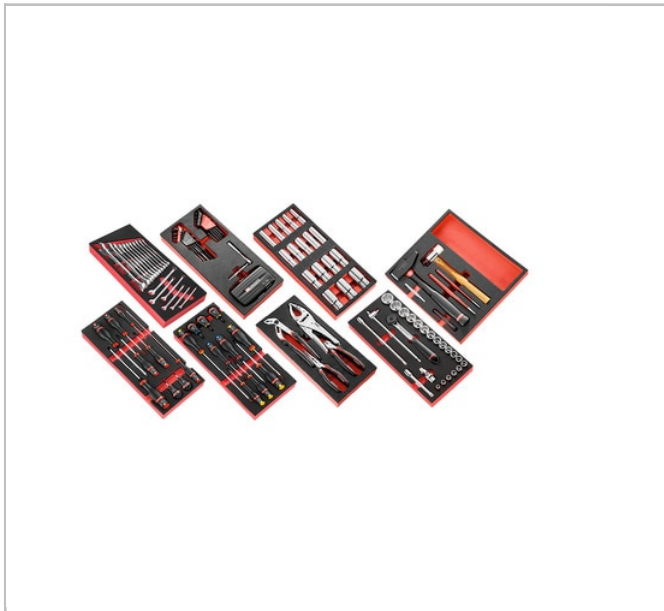

## 142-piece set of agricultural maintenance tools

### Description:

- 2 Options available: - CM.PL: Set supplied in foam trays without container. - JET6M4.CMPL: Set supplied in foam trays with 6-drawer roller cabinet JET.6M4.

	Weight [Kg]
CM.PL	18.24