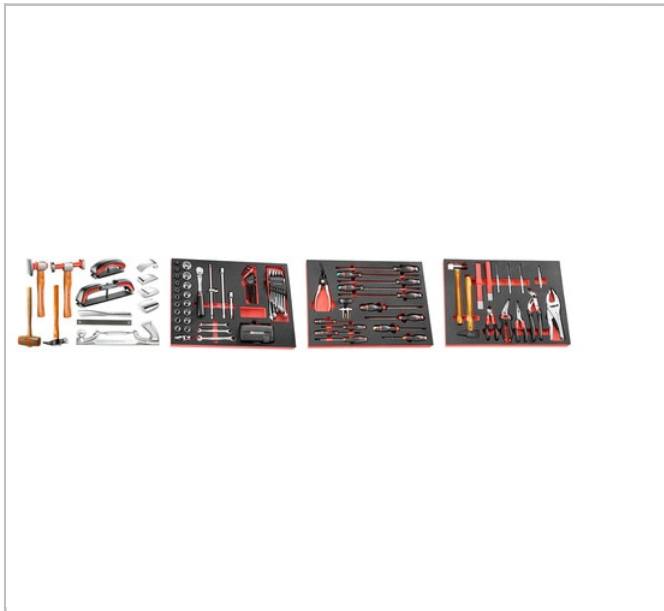

## 128-piece set of automotive bodywork tools

### Description:

- 2 Options available: - CM.CAR: Set supplied in foam trays without container. - CRT4.CMCAR: Set supplied in foam trays with bodywork roller cabinet CR.T4XL.

	Weight [Kg]
CM.CAR	23.11