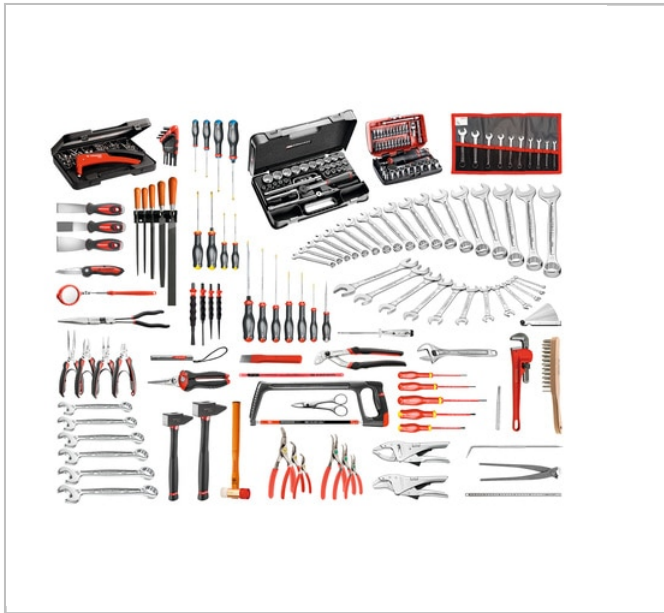

200-piece set of industrial maintenance tools - 1/3 foam trays (x18)

Description:

- 4 Options available:
- - CM.140A: Set supplied without container.
- - CM.140A-F: Set supplied with 1/3 foam trays (x18).
- - 2074.M140A: Set supplied with 4-drawer chest BT.C4T.
- - JET7.M140A: Set supplied with 7-drawer roller cabinet JET.7GM3.