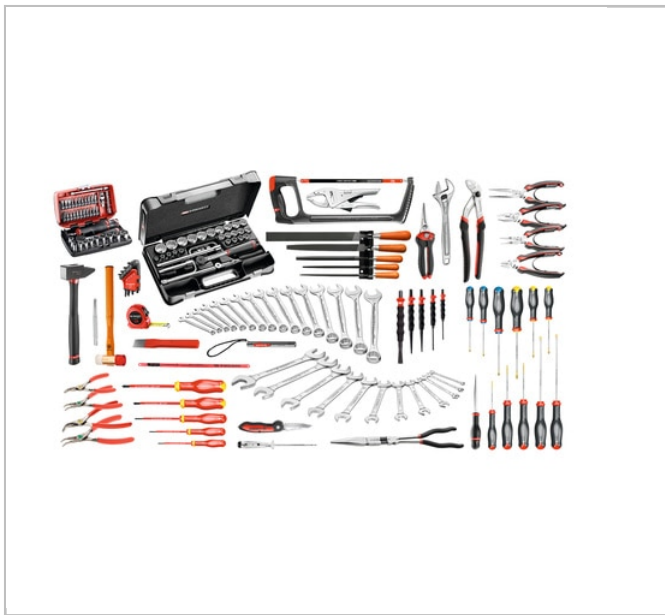

## 165-piece set of industrial maintenance tools - 1/3 foam trays (x13)

### Description:

- 4 Options available:
- - CM.130A: Set supplied without container.
- - CM.130A-F: Set supplied with 1/3 foam trays (x13).
- - 2074.M130A: Set supplied with 4-drawer chest BT.C4T.
- - JET6.M130A: Set supplied with 6-drawer roller cabinet JET.6GM3.