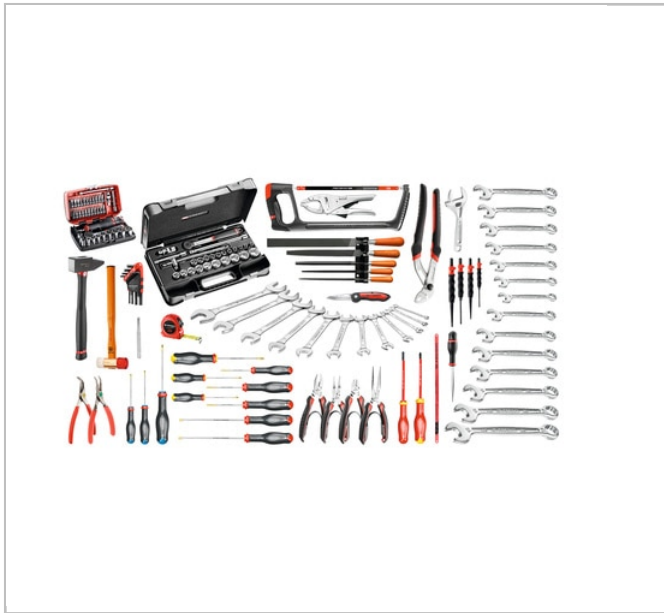

## 147-piece set of industrial maintenance tools - 3-drawer bi-material toolbox

### Description:

- 3 Options available:
- - CM.120A: Set supplied without container.
- - BT203.M120A: Set supplied with 3-drawer bi-material toolbox BT.203
- - 2092.M120A: Set supplied with roller chest 2092.B.