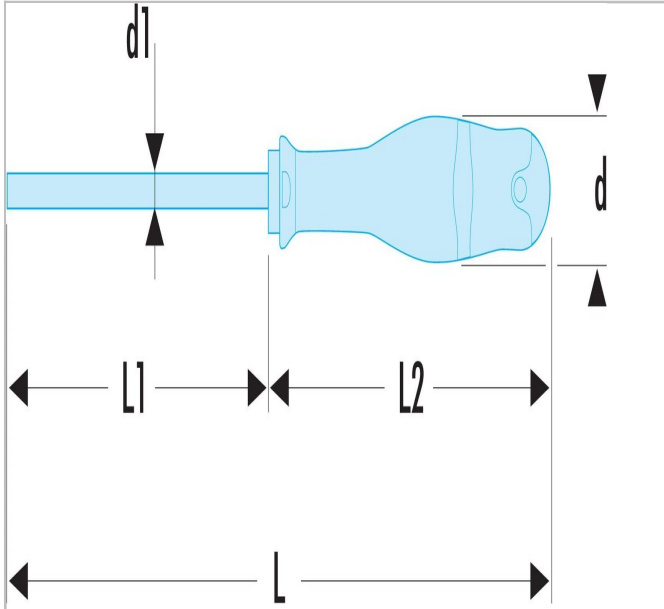

ATWSH6X100 | AWSH - Spherical head spinner hexagon keys

Description:

- The spherical head allows to handle screws with a tilt angle up to 30°.
- Bi-material ergonomic PROTWIST® handle for comfortable and reliable screwing.

	ATWSH6X100
Length L [mm]	220.0
Weight [g]	120.0
Hex Size [mm]	6.0
Length L1 [mm]	100.0
Length L2 [mm]	120.0
Diameter [mm]	36.0
Diameter D1 [mm]	6.0