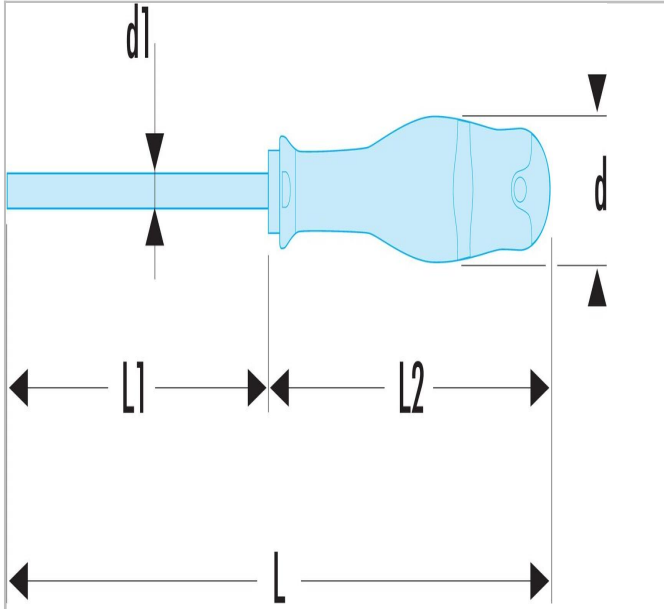

ATWSH3X75 | AWSH - Spherical head spinner hexagon keys

Description:

- The spherical head allows to handle screws with a tilt angle up to 30°.
- Bi-material ergonomic PROTWIST® handle for comfortable and reliable screwing.

	ATWSH3X75
Length L [mm]	169.0
Weight [g]	35.0
Hex Size [mm]	3.0
Length L1 [mm]	75.0
Length L2 [mm]	94.0
Diameter [mm]	19.0
Diameter D1 [mm]	3.0