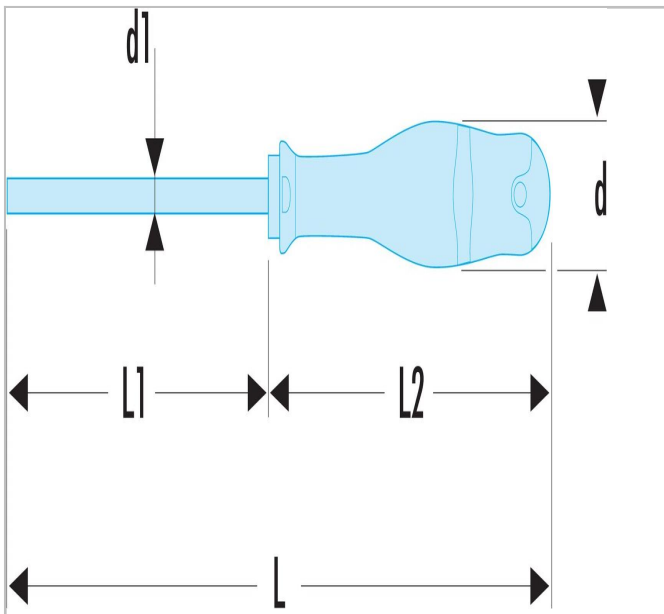

AWHH - Spinner hexagon keys

Description:

- Bi-material ergonomic PROTWIST® handle for comfortable and reliable screwing.

ATWHH2.5X75

ATWHH2X75

ATWHH3X75

ATWHH4X75

ATWHH5X100

ATWHH6X100