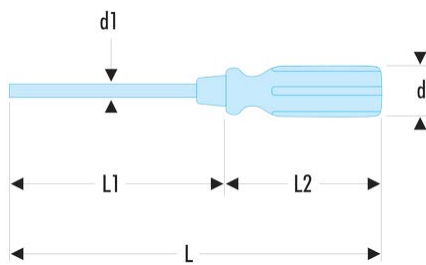

## ATHH.D2 ATHH.D - Wood handle screwdrivers for Pozidriv® screws - hexagonal blade

### Description:

- Through blade allowing to "separate" locked screws by means of light impacts.
- Forged and treated hexagonal blade for locking or unlocking with a wrench.
- Handle-blade link by fins.
- On the blade side, the handle includes a crimped steel ferrule with dampener, at the opposite side, a copper ring protects wood from impacts.
- Finish: polished chromed.

**d [mm]:** 26

**d1 x L1 [mm]:** 6 x 125

**L [mm]:** 240

**L2 [mm]:** 115

**Hex Size [mm]:** 10

**Pozidriv [No]:** PZ2

**[g]:** 92