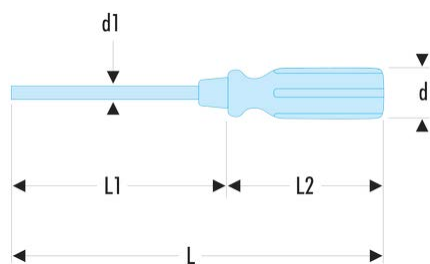

## ATHH.D1 ATHH.D - Wood handle screwdrivers for Pozidriv® screws - hexagonal blade

### Description:

- Through blade allowing to "separate" locked screws by means of light impacts.
- Forged and treated hexagonal blade for locking or unlocking with a wrench.
- Handle-blade link by fins.
- On the blade side, the handle includes a crimped steel ferrule with dampener, at the opposite side, a copper ring protects wood from impacts.
- Finish: polished chromed.

**d [mm]:** 25

**d1 x L1 [mm]:** 5 x 100

**L [mm]:** 200

**L2 [mm]:** 100

**Hex Size [mm]:** 8

**Pozidriv [No]:** PZ1

**[g]:** 60