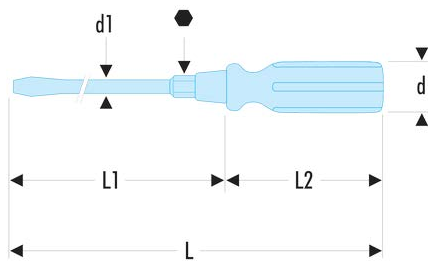

ATHH.8X150 ATHH - Wood handle screwdrivers for slotted head screws - hexagonal forged blade

Description:

- Through blade allowing to "separate" locked screws by means of light impacts.
- Forged and treated hexagonal blade for locking or unlocking with a wrench.
- Handle-blade link by fins.
- On the blade side, the handle includes a crimped steel ferrule with dampener, at the opposite side, a copper ring protects wood from impacts.
- Finish: polished chromed.

A [mm]:	8,0
d [mm]:	28
d1 x L1 [mm]:	8,0 x 150
E [mm]:	1,2
H3 [mm]:	0,7
L [mm]:	270
L2 [mm]:	120
Hex Size [mm]:	13
[g]:	160