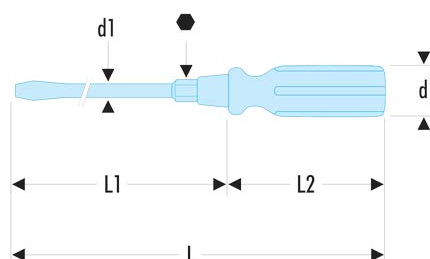

## ATHH.4X90 ATHH - Wood handle screwdrivers for slotted head screws - hexagonal forged blade

### Description:

- Through blade allowing to "separate" locked screws by means of light impacts.
- Forged and treated hexagonal blade for locking or unlocking with a wrench.
- Handle-blade link by fins.
- On the blade side, the handle includes a crimped steel ferrule with dampener, at the opposite side, a copper ring protects wood from impacts.
- Finish: polished chromed.

A [mm]: 4,0

d [mm]: 25

d1 x L1 [mm]: 4,5 x 90

E [mm]: 0,8

H3 [mm]: 0,5

Width I [mm]: 190

L [mm]: 195

L2 [mm]: 95

Hex Size [mm]: 6

[g]: 49