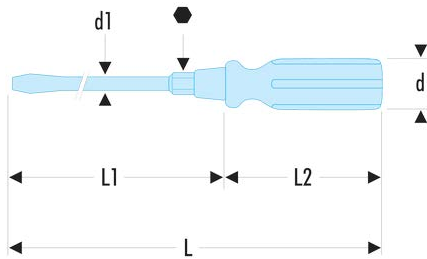

ATHH.14X250 ATHH - Wood handle screwdrivers for slotted head screws - hexagonal forged blade

Description:

- Through blade allowing to "separate" locked screws by means of light impacts.
- Forged and treated hexagonal blade for locking or unlocking with a wrench.
- Handle-blade link by fins.
- On the blade side, the handle includes a crimped steel ferrule with dampener, at the opposite side, a copper ring protects wood from impacts.
- Finish: polished chromed.

A [mm]:	14,0
d [mm]:	32
d1 x L1 [mm]:	10,0 x 250
E [mm]:	2,5
H3 [mm]:	1,5
L [mm]:	385
L2 [mm]:	135
Hex Size [mm]:	17
[g]:	331