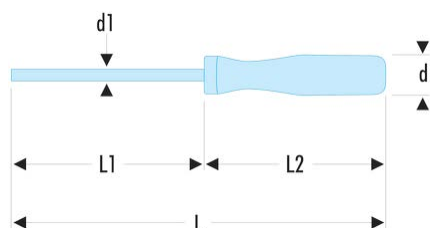

AP.2X125 AP - ISORYL screwdrivers for Phillips® screws**Description:**

- Finish: chromed.

d [mm]:	28,0
d1 x L1 [mm]:	6 x 125
L [mm]:	225
L2 [mm]:	100
Phillips [No]:	PH2
[g]:	81