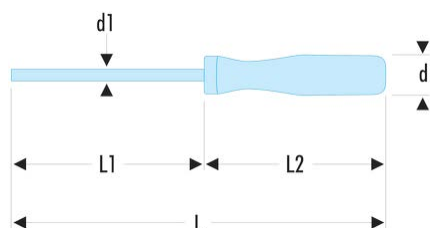

**AP.2X100** AP - ISORYL screwdrivers for Phillips® screws**Description:**

- Finish: chromed.

<b>d [mm]:</b>	28,0
<b>d1 x L1 [mm]:</b>	6 x 100
<b>L [mm]:</b>	200
<b>L2 [mm]:</b>	100
<b>Phillips [No]:</b>	PH2
<b>[g]:</b>	77