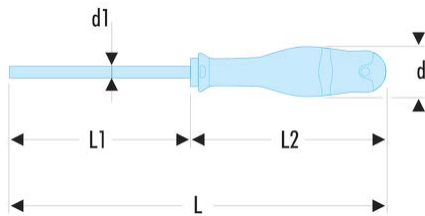

## ANF10X200SLS AN-ANF.SLS - PROTWIST® screwdrivers for slotted head screws - milled blades

### Description:

- Tool equipped with a FACOM SLS attachment solution, preventing any risk of accidental falls.
- The crimped "rotating" cable solution, selected and tested by FACOM, maintains user ergonomics.
- Silicon carbon blade: strong and resistant to flexion.
- Bi-material grip resists to impacts, abrasion, and chemicals.
- Finish: black tipped mat chromed blade."

A [mm]: 10,0

d [mm]: 40

d1 x L1 [mm]: 9,0 x 200

E [mm]: 1,6

E x l [mm]: 1,6 x 10,0

L [mm]: 325

L2 [mm]: 125

[g]: 255