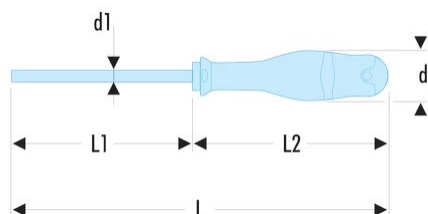

## AN6.5X150SLS AN-ANF.SLS - PROTWIST® screwdrivers for slotted head screws - milled blades

### Description:

- Tool equipped with a FACOM SLS attachment solution, preventing any risk of accidental falls.
- The crimped "rotating" cable solution, selected and tested by FACOM, maintains user ergonomics.
- Silicon carbon blade: strong and resistant to flexion.
- Bi-material grip resists to impacts, abrasion, and chemicals.
- Finish: black tipped mat chromed blade."

A [mm]: 6,5

d [mm]: 36

d1 x L1 [mm]: 6,5 x 150

E [mm]: 1,2

E x l [mm]: 1,2 x 6,5

L [mm]: 270

L2 [mm]: 120

[g]: 170