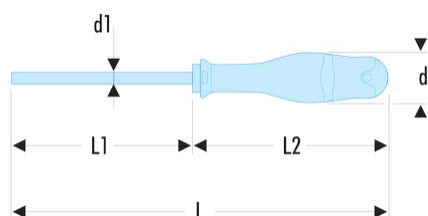

AN4X150SLS AN-ANF.SLS - PROTWIST® screwdrivers for slotted head screws - milled blades

Description:

- Tool equipped with a FACOM SLS attachment solution, preventing any risk of accidental falls.
- The crimped "rotating" cable solution, selected and tested by FACOM, maintains user ergonomics.
- Silicon carbon blade: strong and resistant to flexion.
- Bi-material grip resists to impacts, abrasion, and chemicals.
- Finish: black tipped mat chromed blade."

A [mm]:	4,0
d [mm]:	30
d1 x L1 [mm]:	4,0 x 150
E [mm]:	0,8
E x l [mm]:	0,8 x 4,0
L [mm]:	259
L2 [mm]:	109
[g]:	95