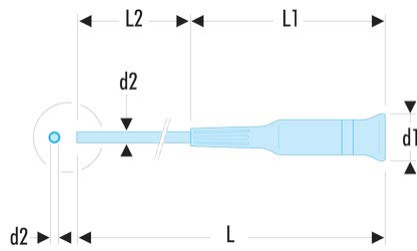

AEF.4X75 AEF - Micro-Tech® screwdriver for slotted head screw**Description:**

- Swivel head.
- Presentation: chromed blade, hardened tip.

d1 x L1 [mm]:	21 x 93
-------------------------	---------

d2 x L2 [mm]:	4,0 x 75
-------------------------	----------

L [mm]:	168
----------------	-----

Color:	Plum
---------------	------

[g]:	26,4
-------------	------