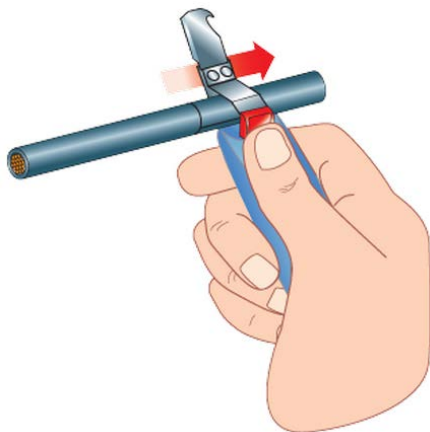

985952 Sheath strippers**Description:**

- "Effort reducer" push button.
 - Spare blade stored in the handle.
 - Easily accessible adjustment knob.
 - Self-swivel blade.
 - 985955 straight blades.
 - 985956 hooked blades.
- 986061: Set of 5 auto-swivel blades for sheath strippers
985951 - 985952 - 985953 - 985954 - 985955 - 985956.

Tips:	Straight
--------------	----------

Capacity Ø maxi [mm]:	28
--------------------------------------	----

[g]:	65
-------------	----