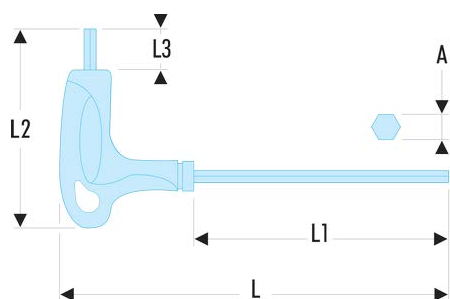

89TX.25SLS 89TX.SLS - Torx® spinners**Description:**

- Tool equipped with a FACOM SLS attachment solution, preventing any risk of accidental falls.
- The crimped "rotating" cable solution, selected and tested by FACOM, maintains user ergonomics.
- Ergonomic handle for efficient use of the two ends of the key.
- Finish: chromed shot-blasted.

A [mm]:	4,40
----------------	------

I1 x I2 [mm]:	12 x 130
----------------------	----------

L [mm]:	183
----------------	-----

L1 [mm]:	130
-----------------	-----

L2 [mm]:	77
-----------------	----

L3 [mm]:	15
-----------------	----

Torx [No]:	T25
-------------------	-----

[g]:	80
-------------	----