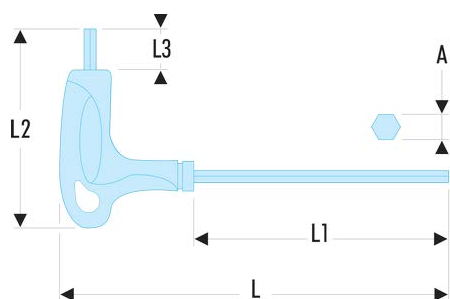

89TX.20SLS 89TX.SLS - Torx® spinners

Description:

- Tool equipped with a FACOM SLS attachment solution, preventing any risk of accidental falls.
- The crimped "rotating" cable solution, selected and tested by FACOM, maintains user ergonomics.
- Ergonomic handle for efficient use of the two ends of the key.
- Finish: chromed shot-blasted.