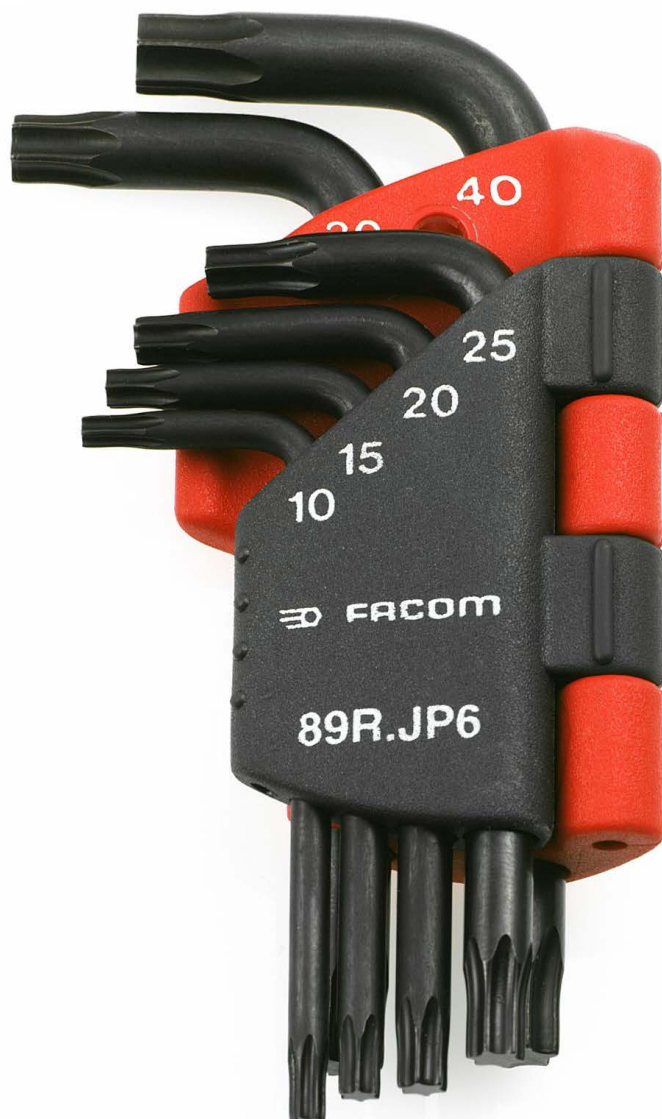

89R.JP6 89.JP - Set of Torx® keys in wallet**Description:**

- Compliant with Torx® and Resistorx® specifications.
- Keys are packaged in a compact wallet for easy selection of the dimension required.
- Sets available in 4 types of keys:
 - 89: Torx® keys.
 - 89L: Long Torx® keys.
 - 89R: Resistorx® keys.
 - 89S: Long - spherical heads.

Torx [No]:	T10 - T15 - T20 - T25 - T30 - T40
-------------------	-----------------------------------

Wrench:	89R
----------------	-----

[g]:	220
-------------	-----