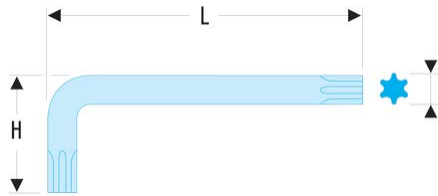

**89.20 89 - Short Torx® keys****Description:**

- Compliant with Torx® specifications.
- Finish: burnt.

A [mm]:	3,84
---------	------

H [mm]:	24,0
---------	------

H x L [mm]:	24 x 61
-------------	---------

L [mm]:	61,0
---------	------

Torx [No]:	T20
------------	-----

[g]:	8
------	---