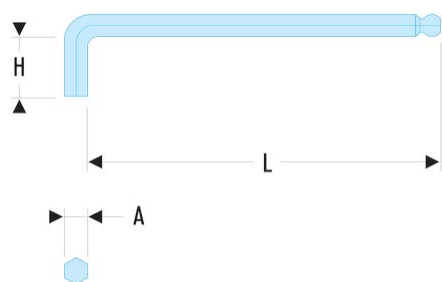

83SH.9 83SH - Long metric keys - spherical head

Description:

- Manufactured in silicon steel.
- The spherical head allows to handle screws with a tilt angle up to 30°.
- Finish: phosphate-coated.