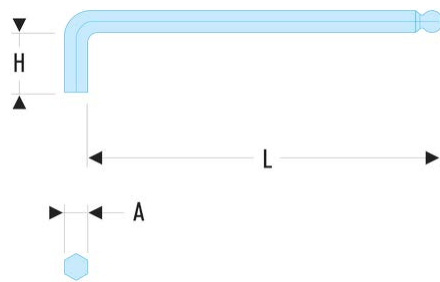

83SH.7 83SH - Long metric keys - spherical head

Description:

- Manufactured in silicon steel.
- The spherical head allows to handle screws with a tilt angle up to 30°.
- Finish: phosphate-coated.