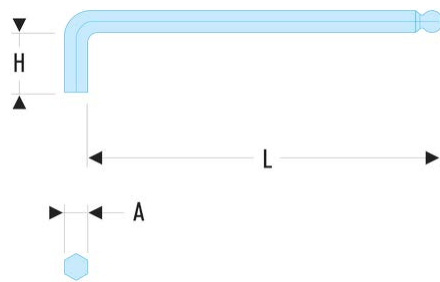

**83SH.7/32 83SH - Long inch keys - spherical head****Description:**

- Manufactured in silicon steel.
- The spherical head allows to handle screws with a tilt angle up to 30°.
- Finish: phosphate-coated.

A ["]:	7/32
H [mm]:	26
H x L [mm]:	32 x 135
L [mm]:	124
[g]:	34