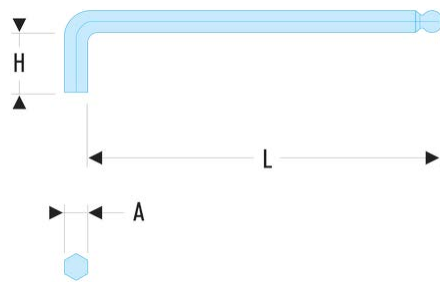

83SH.6 83SH - Long metric keys - spherical head

Description:

- Manufactured in silicon steel.
- The spherical head allows to handle screws with a tilt angle up to 30°.
- Finish: phosphate-coated.