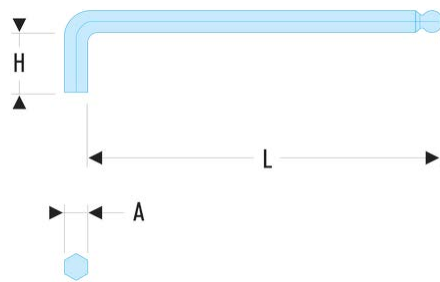

83SH.5 83SH - Long metric keys - spherical head

Description:

- Manufactured in silicon steel.
- The spherical head allows to handle screws with a tilt angle up to 30°.
- Finish: phosphate-coated.