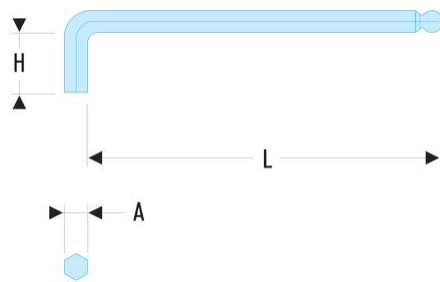

83SH.5/32 83SH - Long inch keys - spherical head**Description:**

- Manufactured in silicon steel.
- The spherical head allows to handle screws with a tilt angle up to 30°.
- Finish: phosphate-coated.

A ["]:	5/32
--------	------

H [mm]:	21
---------	----

H x L [mm]:	25 x 100
-------------	----------

L [mm]:	105
---------	-----

[g]:	13
------	----