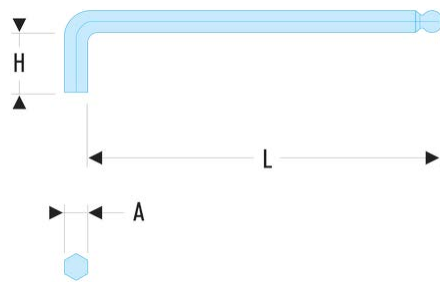

83SH.5/16 83SH - Long inch keys - spherical head**Description:**

- Manufactured in silicon steel.
- The spherical head allows to handle screws with a tilt angle up to 30°.
- Finish: phosphate-coated.

A ["]:	5/16
--------	------

H [mm]:	32
---------	----

H x L [mm]:	36 x 150
-------------	----------

L [mm]:	152
---------	-----

[g]:	80
------	----