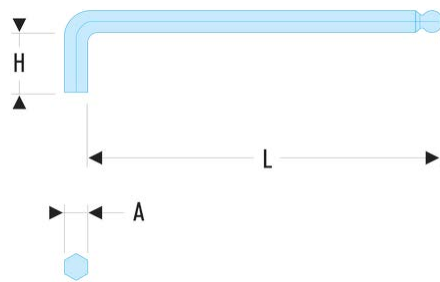

**83SH.3** 83SH - Long metric keys - spherical head**Description:**

- Manufactured in silicon steel.
- The spherical head allows to handle screws with a tilt angle up to 30°.
- Finish: phosphate-coated.

A [mm]:	3,0
H [mm]:	20
H x L [mm]:	20 x 90
L [mm]:	90
[g]:	7