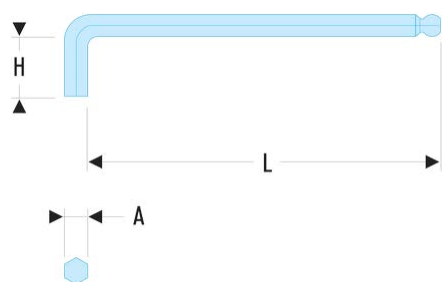

83SH.3/16 83SH - Long inch keys - spherical head**Description:**

- Manufactured in silicon steel.
- The spherical head allows to handle screws with a tilt angle up to 30°.
- Finish: phosphate-coated.

A ["]:	3/16
--------	------

H [mm]:	24
---------	----

H x L [mm]:	28 x 115
-------------	----------

L [mm]:	114
---------	-----

[g]:	22
------	----