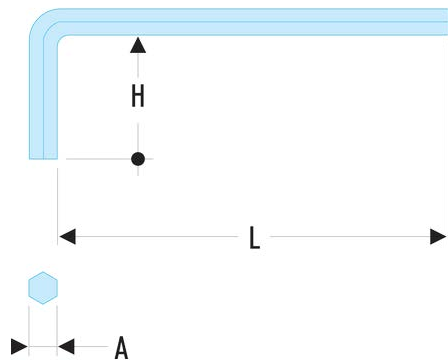

**83H.9 83H - Long metric keys****Description:**

- Manufactured in silicon steel.
- Finish: phosphate-coated.

A [mm]:	9,0
---------	-----

H [mm]:	38
---------	----

H x L [mm]:	38 x 160
-------------	----------

L [mm]:	160
---------	-----

[g]:	110
------	-----