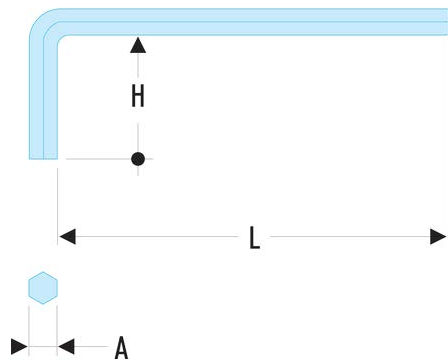

**83H.9/64 83H - Long inch keys****Description:**

- Manufactured in silicon steel.
- Finish: phosphate-coated.

A ["]:	9/64
H [mm]:	22
H x L [mm]:	22 x 95
L [mm]:	95
[g]:	10,00