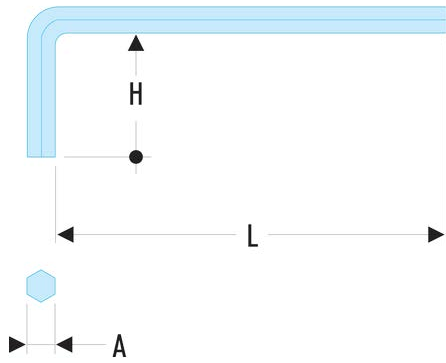

83H.9/16 83H - Long inch keys**Description:**

- Manufactured in silicon steel.
- Finish: phosphate-coated.

A ["]:	9/16
H [mm]:	56
H x L [mm]:	56 x 215
L [mm]:	215
[g]:	376,00