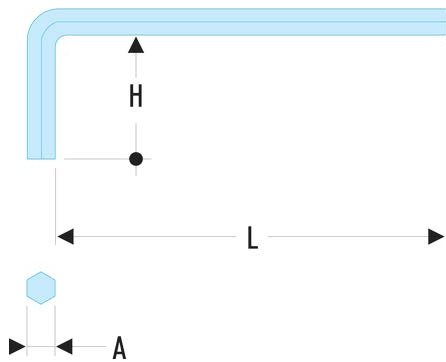

83H.7/32 83H - Long inch keys**Description:**

- Manufactured in silicon steel.
- Finish: phosphate-coated.

A ["]:	7/32
H [mm]:	32
H x L [mm]:	32 x 135
L [mm]:	135
[g]:	34,00