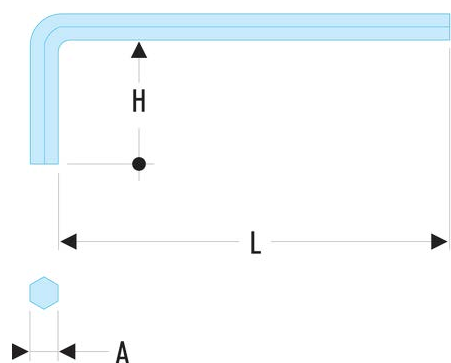

83H.6 83H - Long metric keys**Description:**

- Manufactured in silicon steel.
- Finish: phosphate-coated.

A [mm]:	6,0
H [mm]:	32
H x L [mm]:	32 x 135
L [mm]:	135
[g]:	42