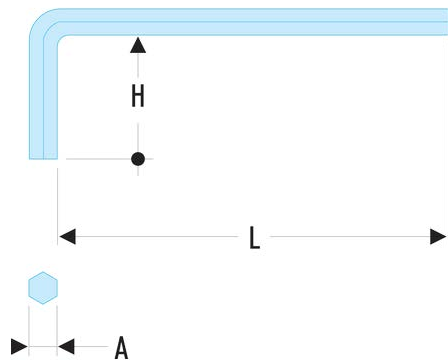

**83H.3/16 83H - Long inch keys****Description:**

- Manufactured in silicon steel.
- Finish: phosphate-coated.

A ["]:	3/16
H [mm]:	28
H x L [mm]:	28 x 115
L [mm]:	115
[g]:	22,00