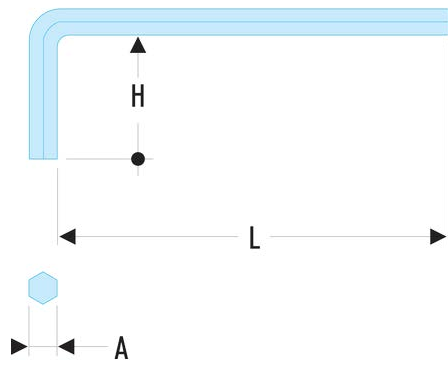

**83H.22** 83H - Long metric keys**Description:**

- Manufactured in silicon steel.
- Finish: phosphate-coated.

|             |          |
|-------------|----------|
| A [mm]:     | 22,0     |
| H [mm]:     | 80       |
| H x L [mm]: | 80 x 275 |
| L [mm]:     | 275      |
| [g]:        | 1010     |